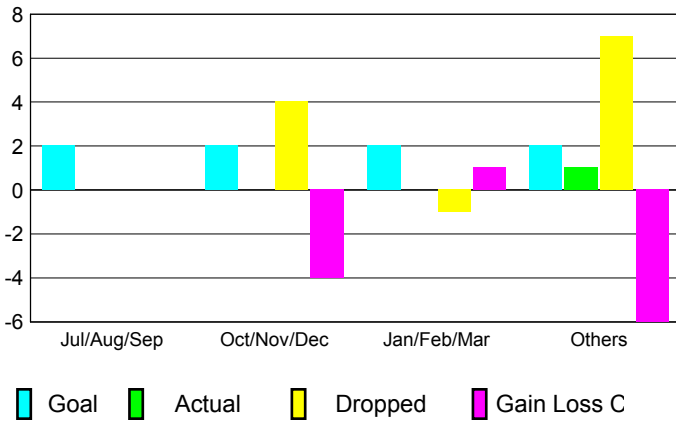

GMT: **SALIM MOUSSAN**

Location: **TUNISIA**

GMT CA: **6**

CLUBS

Month	New Club Goal	Actual New Clubs	Actual Dropped Clubs	Gain/Loss of Clubs
2012-2013				
Jul/Aug/Sep	2	0	0	0
Oct/Nov/Dec	2	0	4	-4
Jan/Feb/Mar	2	0	-1	1
Apr/May/June	2	1	7	-6
Totals	8	1	10	-9

MEMBERSHIP

Month	Net Memb Goal	Actual New Memb	Actual Dropped Memb	Gain/Loss of Memb
2012-2013				
Jul/Aug/Sep	40	16	36	-20
Oct/Nov/Dec	40	9	93	-84
Jan/Feb/Mar	42	10	29	-19
Apr/May/June	40	67	127	-60
Totals	162	102	285	-183

Club Results 2012-2013

Goal, New, Dropped, Gain/Loss

Membership Results 2012-2013

Goal, New, Dropped, Gain/Loss

YTD Status Quo Clubs 2012-2013

Status Quo Clubs Compared to Status Quo Members

Gender Comparison 2012-2013