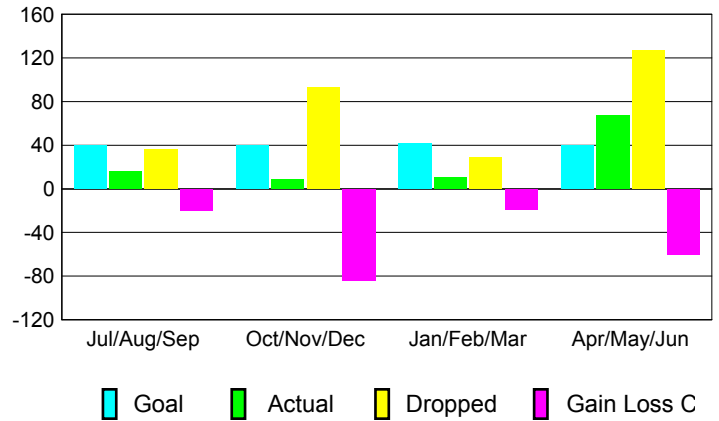

GMT: **SALIM MOUSSAN**

Location: **TUNISIA**

GMT CA: **6**

CLUBS

Month	New Club Goal	Actual New Clubs	Actual Dropped Clubs	Gain/Loss of Clubs
2012-2013				
Jul/Aug/Sep	2	0	0	0
Oct/Nov/Dec	2	0	4	-4
Jan/Feb/Mar	2	0	-1	1
Apr/May/June	2	1	7	-6
Totals	8	1	10	-9

MEMBERSHIP

Month	Net Memb Goal	Actual New Memb	Actual Dropped Memb	Gain/Loss of Memb
2012-2013				
Jul/Aug/Sep	40	16	36	-20
Oct/Nov/Dec	40	9	93	-84
Jan/Feb/Mar	42	10	29	-19
Apr/May/June	40	67	127	-60
Totals	162	102	285	-183

Club Results 2012-2013

Goal, New, Dropped, Gain/Loss

Membership Results 2012-2013

Goal, New, Dropped, Gain/Loss

YTD Status Quo Clubs 2012-2013

Status Quo Clubs Compared to Status Quo Members

Gender Comparison 2012-2013